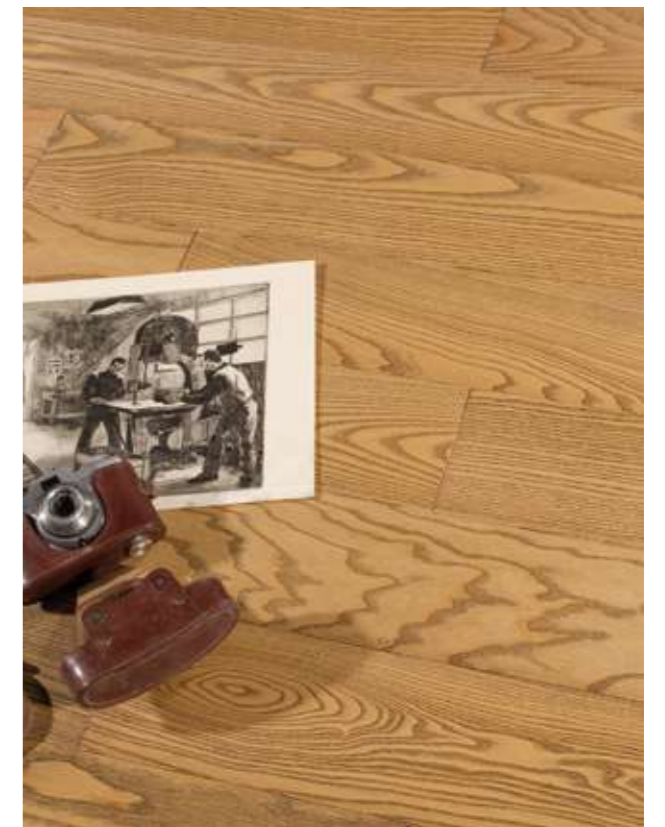

Style & Style Trio kőris

Style & Style Trio ash

Pop